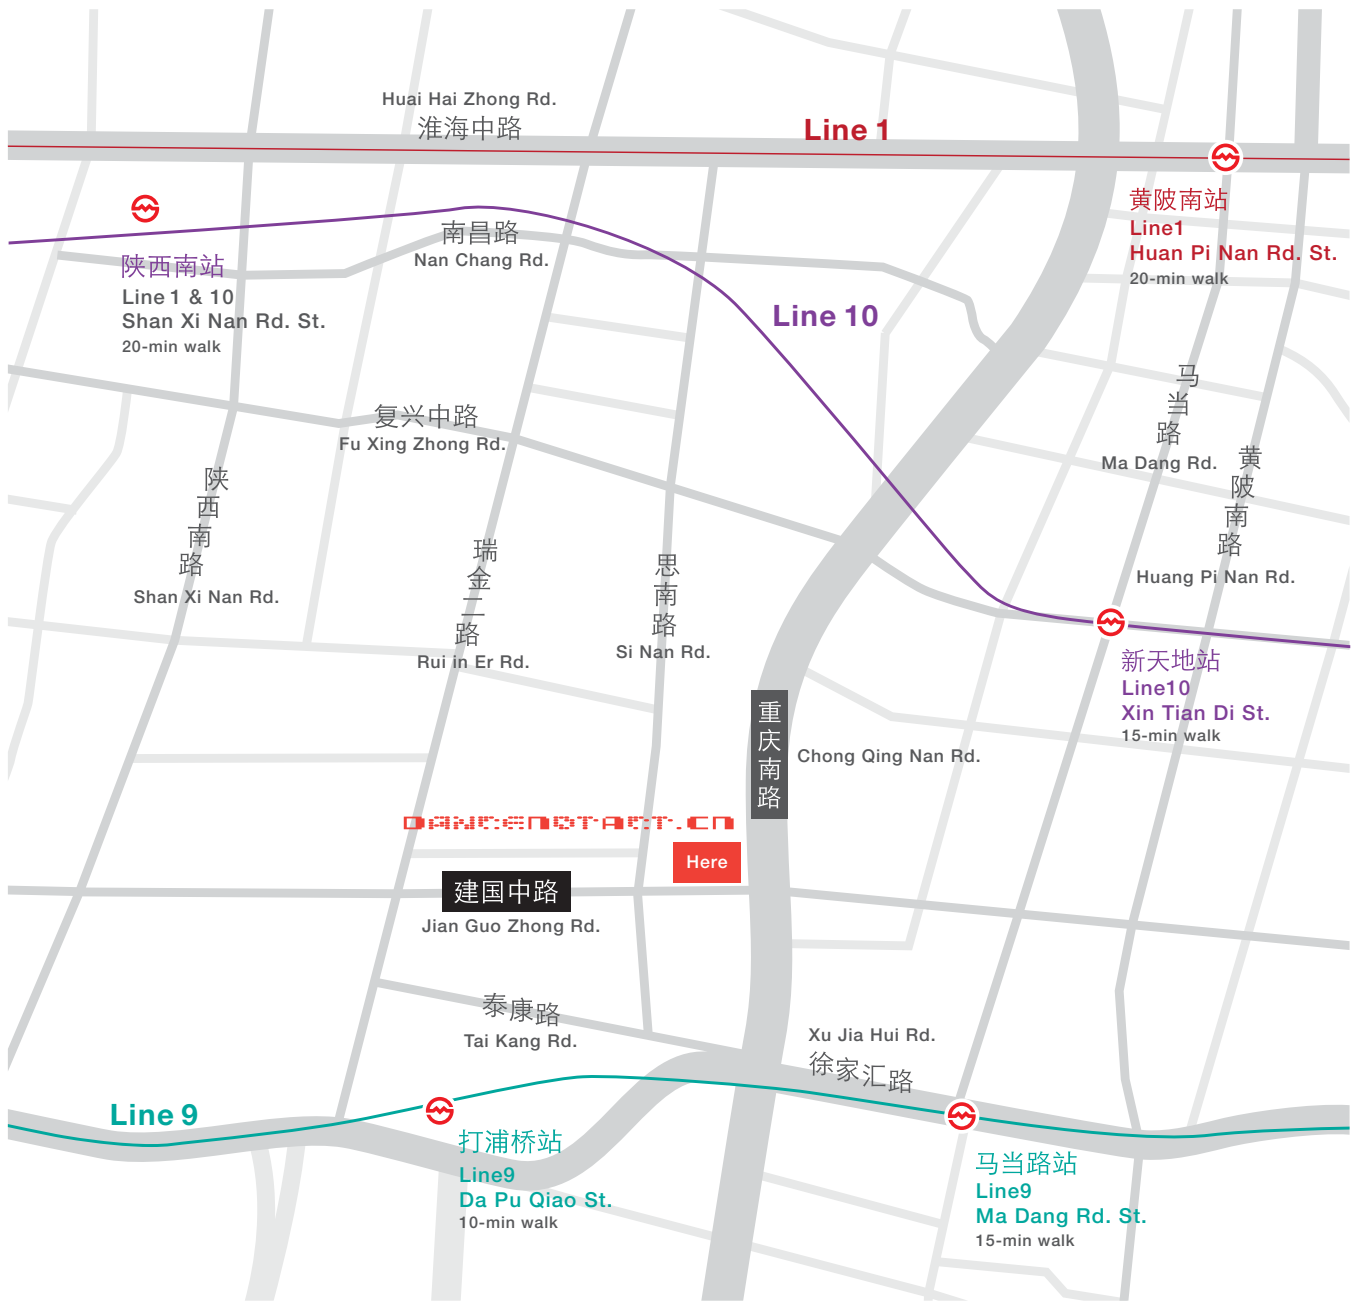

Map

DANCENOTACT.CN

+86(0)21.3406.1092

建国中路 8 号 8 号桥 8 号楼 ROOM8310

Room8319 Bldg No.8 8Bridge 8 Jian Guo Central road Shanghai